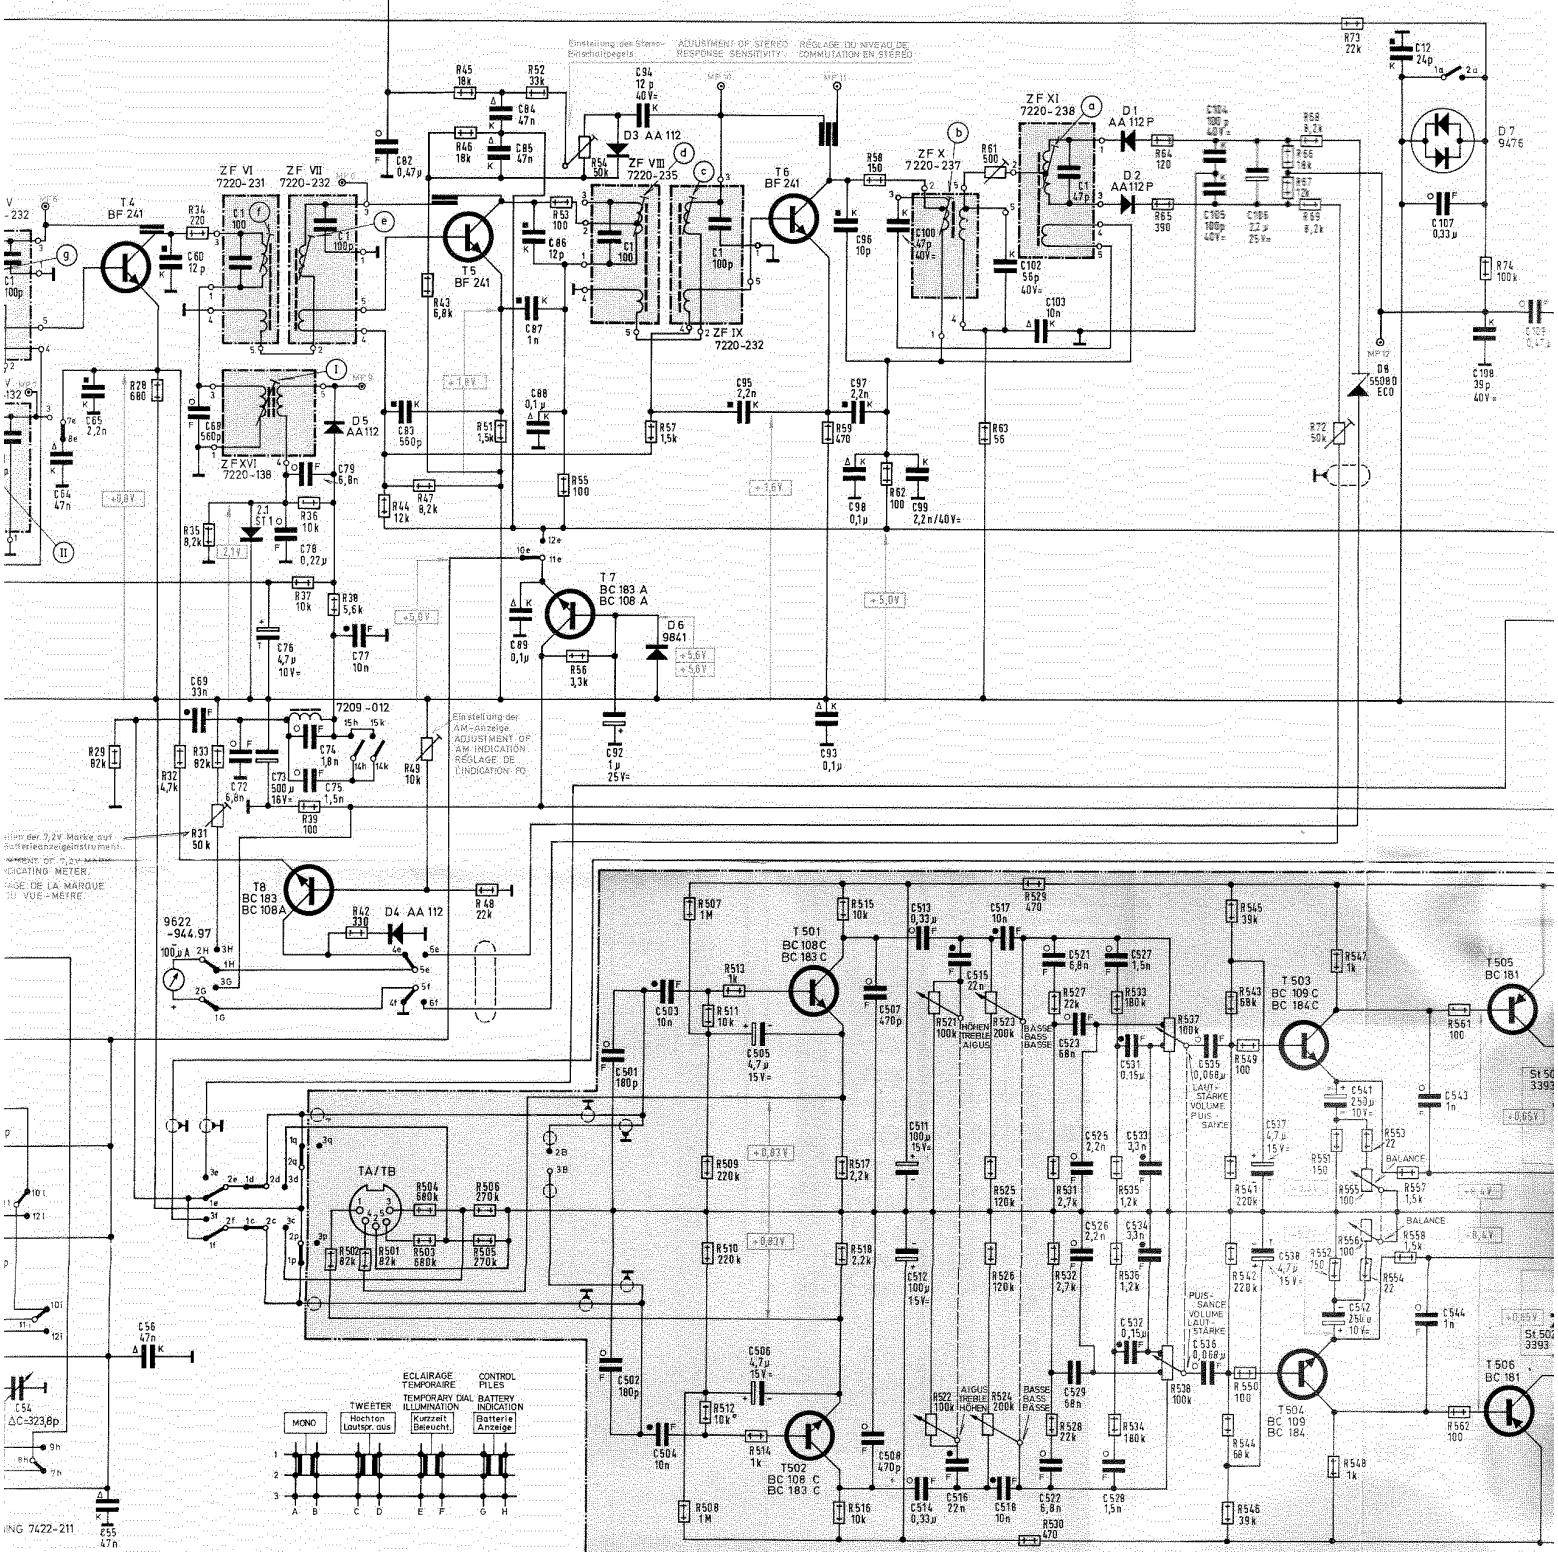

Fa. Telefunken
BF 254 }
BF 255 }
BF 240 }
BF 241 }

BC 181 Fa. Texas
oder
GC 181 Fa. Motorola