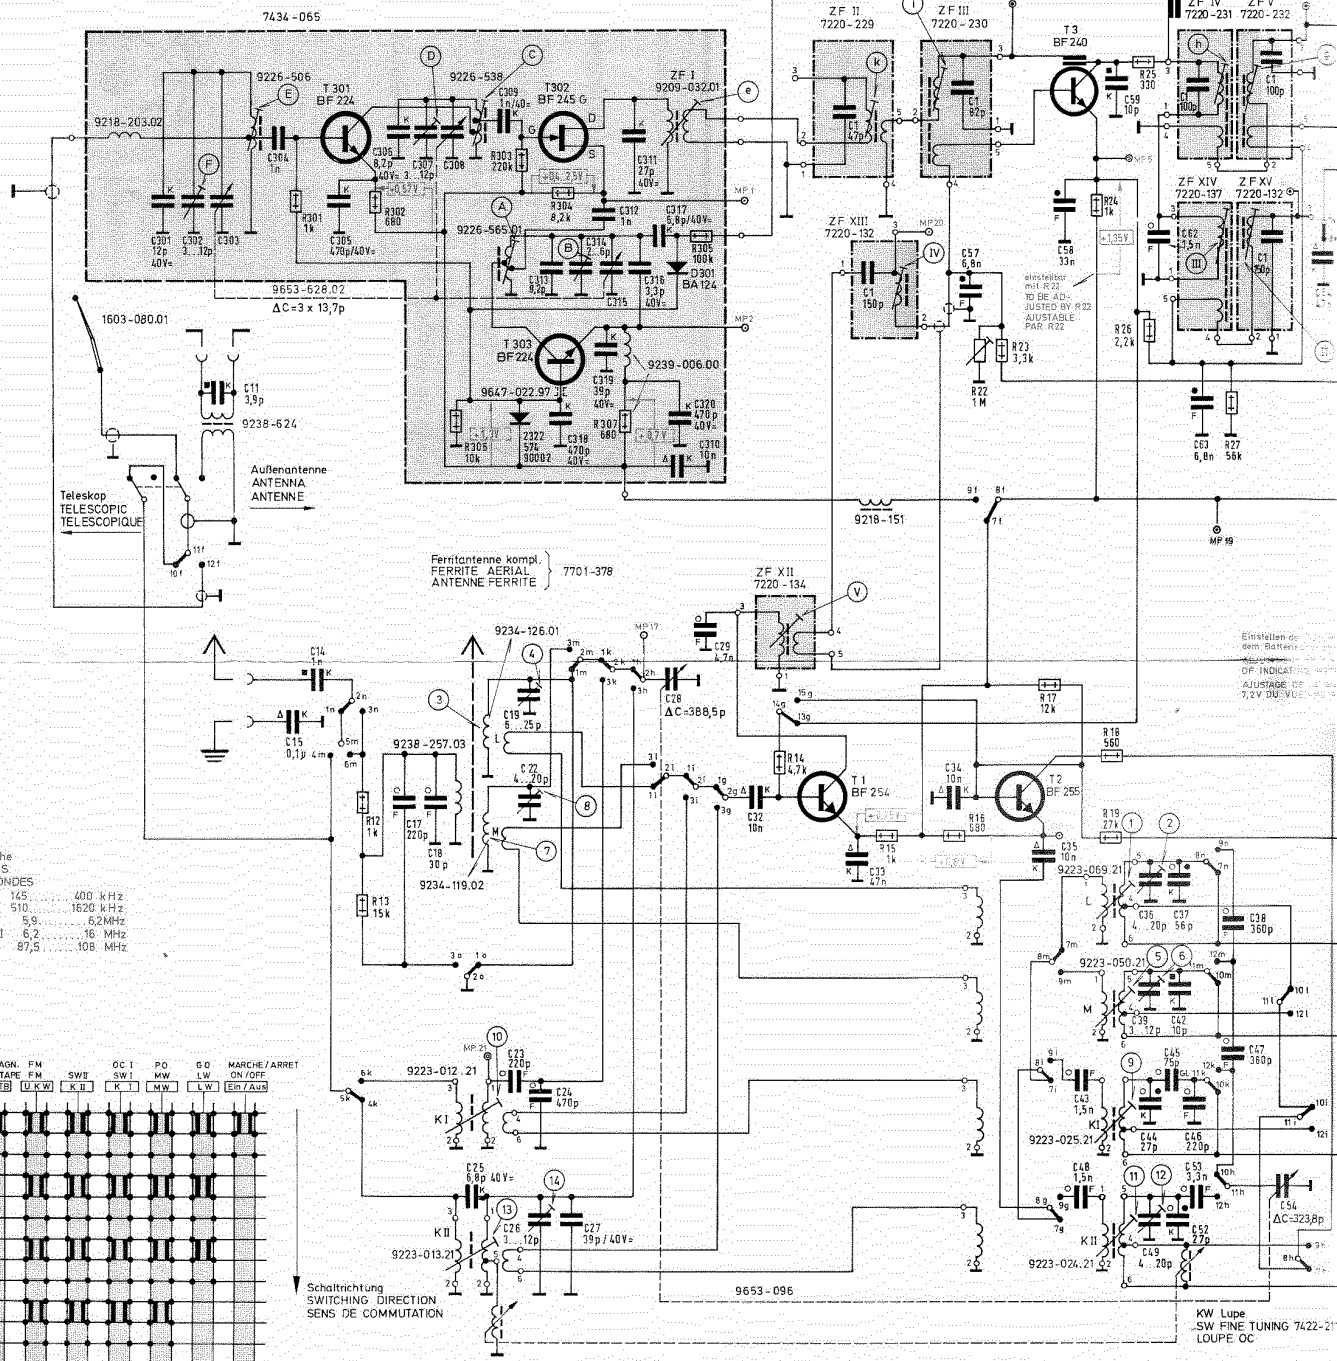

Grundig Stereo Concert Boy transistor 4000

(1968)

Wellenbereiche
WAVE BANDS
GAMMES D'ONDES

LW-LW-GO 145.....400 kHz
 MW-MW-PO 510.....1620 kHz
 KF-SWI-OC I 5,9.....6,2 MHz
 KF-SWI-OC II 6,2.....36 MHz
 UKW-FM-FM 87,5.....108 MHz

UKW Mischteil FM-STAGE MELANGER-FM 7301-020
 HF-ZF Platte RF-IF PRINTED BOARD PLATINE HF-FI 7301-090
 Decoderplatte DECODER BOARD PLATINE DE DÉCODEUR 7302-168
 KW Lupe SW FINE TUNING 7422-21 LOUPE OC

C:	301, 302, 11, 303, 304, 15, 16, 305	17, 18, 25, 306, 307, 308, 309	23, 19, 22, 34, 26, 27, 311, 310, 310, 28, 29, 32, 313, 318, 314, 315, 316, 317, 320,	33, 34, 35, 36, 37, 38, 39, 40, 41, 42, 43, 44, 45, 46, 47, 48, 49, 50, 51, 52, 53, 54, 55, 56, 57, 58, 59, 60, 61, 62, 63, 64,
R:	301, 302, 11, 303, 304, 15, 16, 305	17, 18, 25, 306, 307, 308, 309	23, 19, 22, 34, 26, 27, 311, 310, 310, 28, 29, 32, 313, 318, 314, 315, 316, 317, 320,	33, 34, 35, 36, 37, 38, 39, 40, 41, 42, 43, 44, 45, 46, 47, 48, 49, 50, 51, 52, 53, 54, 55, 56, 57, 58, 59, 60, 61, 62, 63, 64,

Fa. Telefunken
 BF 254 }
 BF 255 }
 BF 240 }
 BF 241 }

BC 181 Fa. Texas
 oder
 GC 181 Fa. Motorola

VOLTAGES MEASURED WITH GRUNDIG VTM AT 9V DC RANGES 10/3/1V. VALUES APPLICABLE WITHOUT SIGNAL AND TUNING CAPACITOR RECESSED.

Stereo-Concert-Boy 210
(14-1634-1141/33)

Transistor 4000 a stereo-solid-state
(14-1634-9141/33)

8552 = 7811 - 257 Kenn. Nr. 1257
8553 = 7811 - 258 Kenn. Nr. 1258
8554 = 7811 - 259 Kenn. Nr. 1259
8555 = 7811 - 260 Kenn. Nr. 1260